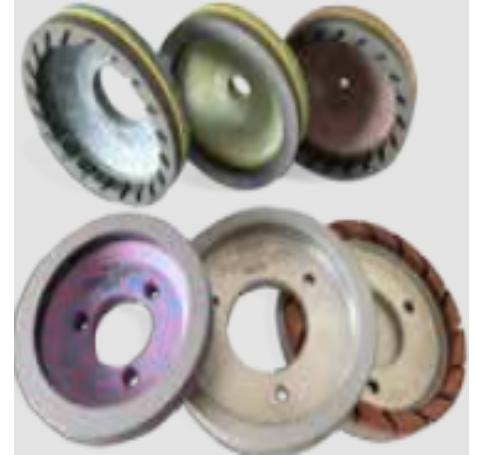

PROVEN • DURABLE • RELIABLE • VERSATILE

Tools For Flat Glass Industry

Metal Bond Diamond Cup Wheels

Metal Bond Diamond Peripheral Wheels

Resin Bond Diamond Cup Wheels

Metal Bond Diamond Routers

Core Drills & Combi Drills

Diamond Belts

Edge Deletion Wheels

SIC & Cork Coated Abrasive Belts

Polishing Wheels

Everjoy Industrial Supplies Pte. Ltd.

38 Woodlands Industrial Park E1, #04-11 Singapore 757700

Telephone: + 65 6748 3093

Fax: +65 6748 7202